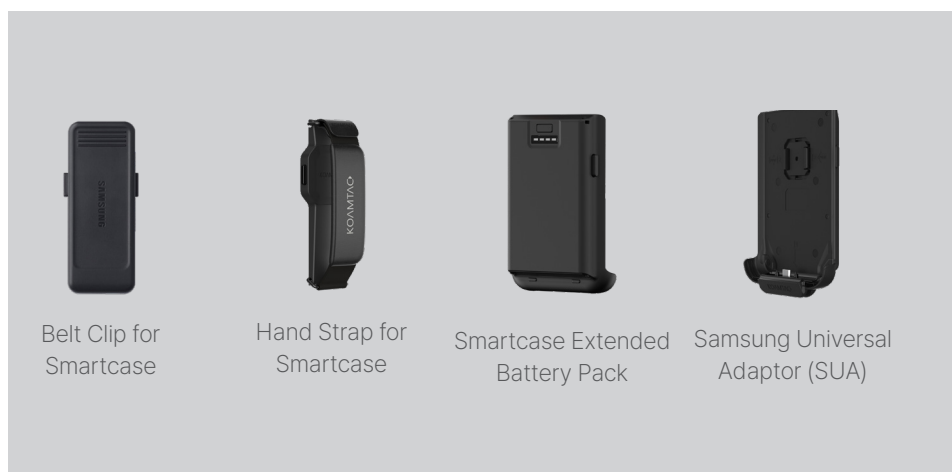

“Designed for Samsung” is a trademark licensed by Samsung to authorized third-party manufacturers for accessories designed to interoperate with a Samsung product.

Samsung is not responsible for the design or manufacture of this accessory, for its operation, or its compliance with safety and regulatory standards.