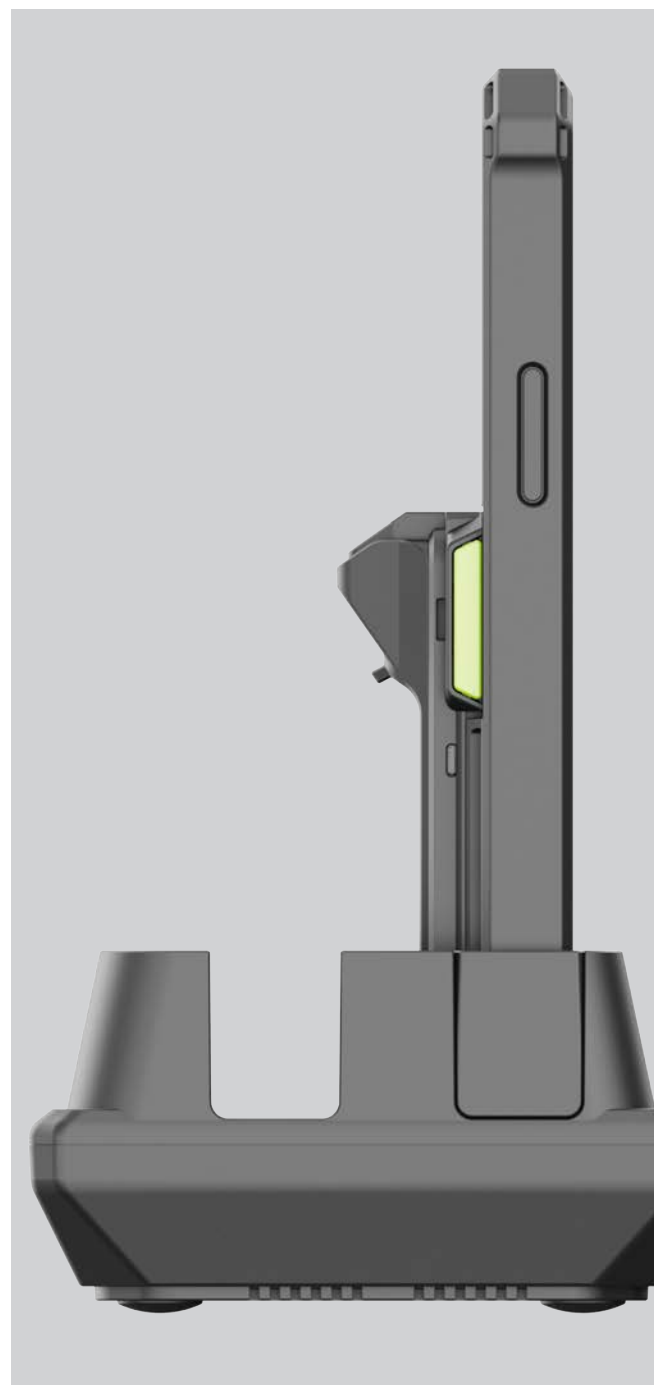

Charging Cradles

for KDC®1100 SmartSled®

Convenient and Secure Charging for Your SmartSled

KDC1100 Charging Cradles are the ultimate solution for efficient power management. Ensure uninterrupted workflow continuity with swift access to fully charged devices, featuring simultaneous charging for host devices and SmartSled companions powered by efficient pogo pins, and supporting 15W fast charging.

Charging Cradles

for KDC®1100 SmartSled®

Versatile

KDC1100 Charging Cradles offer versatile charging options, featuring 15W fast charging and supporting USB-C or DC connector based on the configuration. SmartSled cradles come in 1-slot and 5-slot versions. Pistol Grip/1W UHF cradles are also available in 1-slot and 5-slot options. And, all Cradles provide simultaneous charging for both host devices and KDC batteries, where applicable.

Secure & Convenient

The SmartSled securely fits into the cradle, enabling devices to charge via pogo pins, reducing wear-and-tear on device ports, and allowing for effortless charging by simply placing the device into the cradle.

Charging Cradle Details

LED Indicator

Green: Fully charged

Orange: Charging

Blinking Orange: Power is supplied to the cradle

Blinking Red: Charging issues

Dimensions

1-Slot: 3.9" x 4.7" x 2.5" (100 mm x 120 mm x 64 mm)