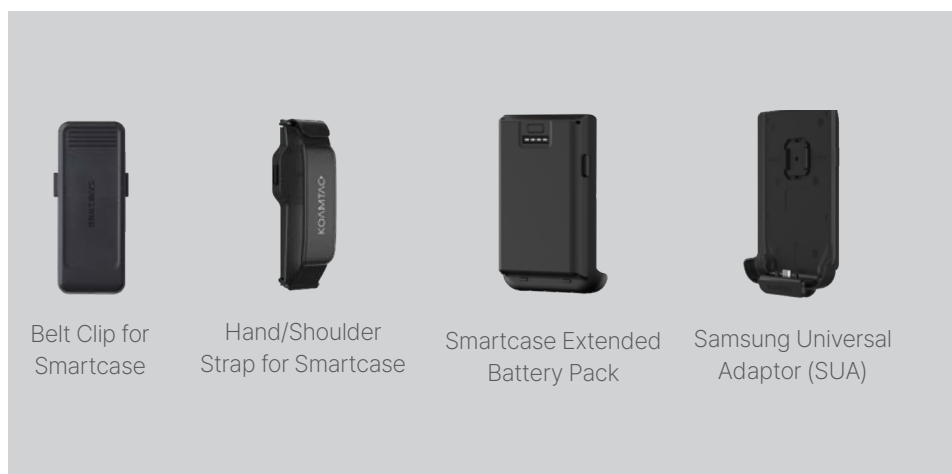

Smartcase

for Samsung Galaxy XCover6 Pro

Protect and Shield Your XCover6 Pro

When it comes to durability, accept no compromises. Prioritize durability with the Smartcase for your XCover6 Pro, featuring a resilient design to shield against shocks and safeguard your device.

Durable Protection

The innovative Smartcase for the Samsung Galaxy XCover6 Pro prioritizes protection with its resilient rubberized frame, complete with a raised edge to absorb the harshest shocks and shield your camera and display. Crafted from sturdy polycarbonate, this case is built to withstand hard drops on the most challenging of surfaces.

Charging Cradle Ready

KOAMTAC provides charging solutions that are fully compatible with the XCover6 Pro Smartcase, eliminating the hassle of removing the case during charging. With the use of pogo pins, the XCover6 Pro can charge while securely docked in the cradle, reducing wear on device ports. Charging cradles are available in multiple configurations, including models for charging only the smartphone, or the smartphone equipped with the Smartcase Extended Battery Pack. They also work seamlessly with the Smartcase Belt Clip and Hand Strap for added user convenience.

Accessory Compatibility

The Smartcase features an integrated attachment point for easy accessory installation. Together, these accessories not only elevate the functionality of your device but also enhance its portability and usability in various situations, ensuring you can make the most out of your device wherever you are.