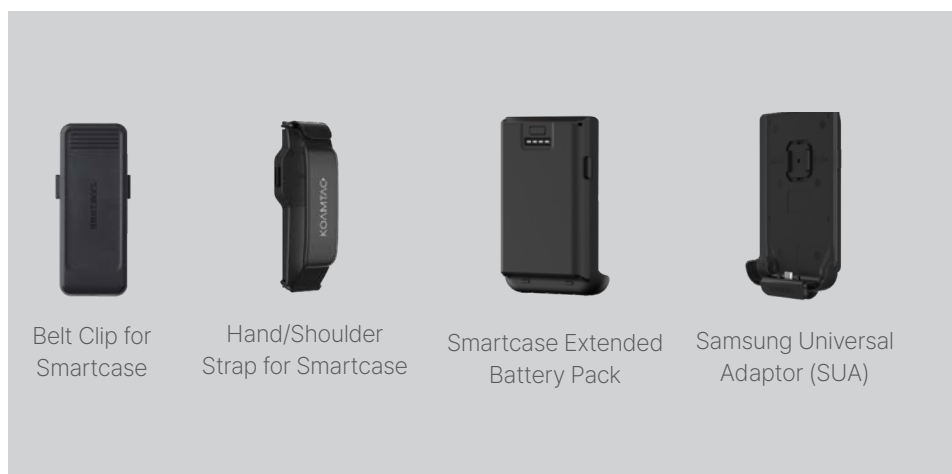

## Durable Protection

The innovative Smartcase for the Samsung Galaxy XCover7 prioritizes protection with its resilient rubberized frame, complete with a raised edge to absorb the harshest shocks and shield your camera and display. Crafted from sturdy polycarbonate, this case is built to withstand hard drops on the most challenging of surfaces.

## Charging Cradle Ready

KOAMTAC provides charging solutions that are fully compatible with the XCover7 Smartcase, eliminating the hassle of removing the case during charging. With the use of pogo pins, the XCover7 can charge while securely docked in the cradle, reducing wear on device ports. Charging cradles are available in multiple configurations, including models for charging only the smartphone, or the smartphone equipped with the Smartcase Extended Battery Pack. They also work seamlessly with the Smartcase Belt Clip and Hand Strap for added user convenience.

## Accessory Compatibility

The Smartcase features an integrated attachment point for easy accessory installation. Together, these accessories not only elevate the functionality of your device but also enhance its portability and usability in various situations, ensuring you can make the most out of your device wherever you are.